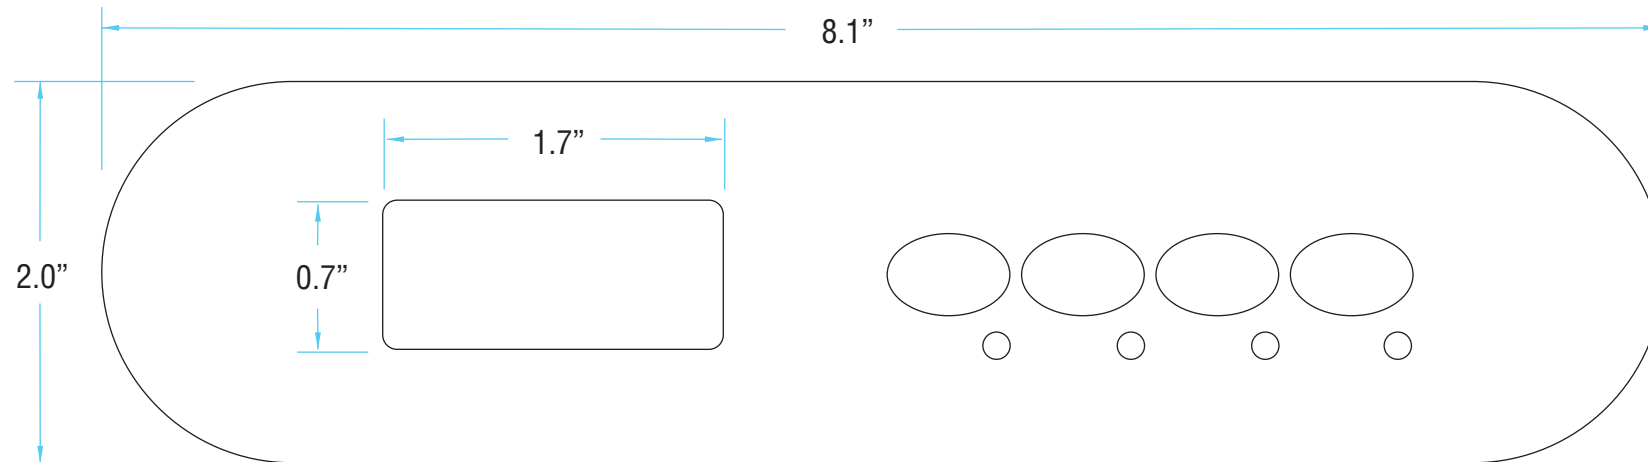

Overlay Graphics Template (TP400)

Use this to create overlay graphics only. Do not use this template to create a die cutting tool.

PROPRIETARY AND CONFIDENTIAL

THIS DRAWING CONTAINS INFORMATION WHICH IS THE PROPRIETARY PROPERTY OF BALBOA WATER GROUP. REPRODUCTION IN WHOLE OR IN PART WITHOUT EXPRESS WRITTEN PERMISSION IS PROHIBITED.