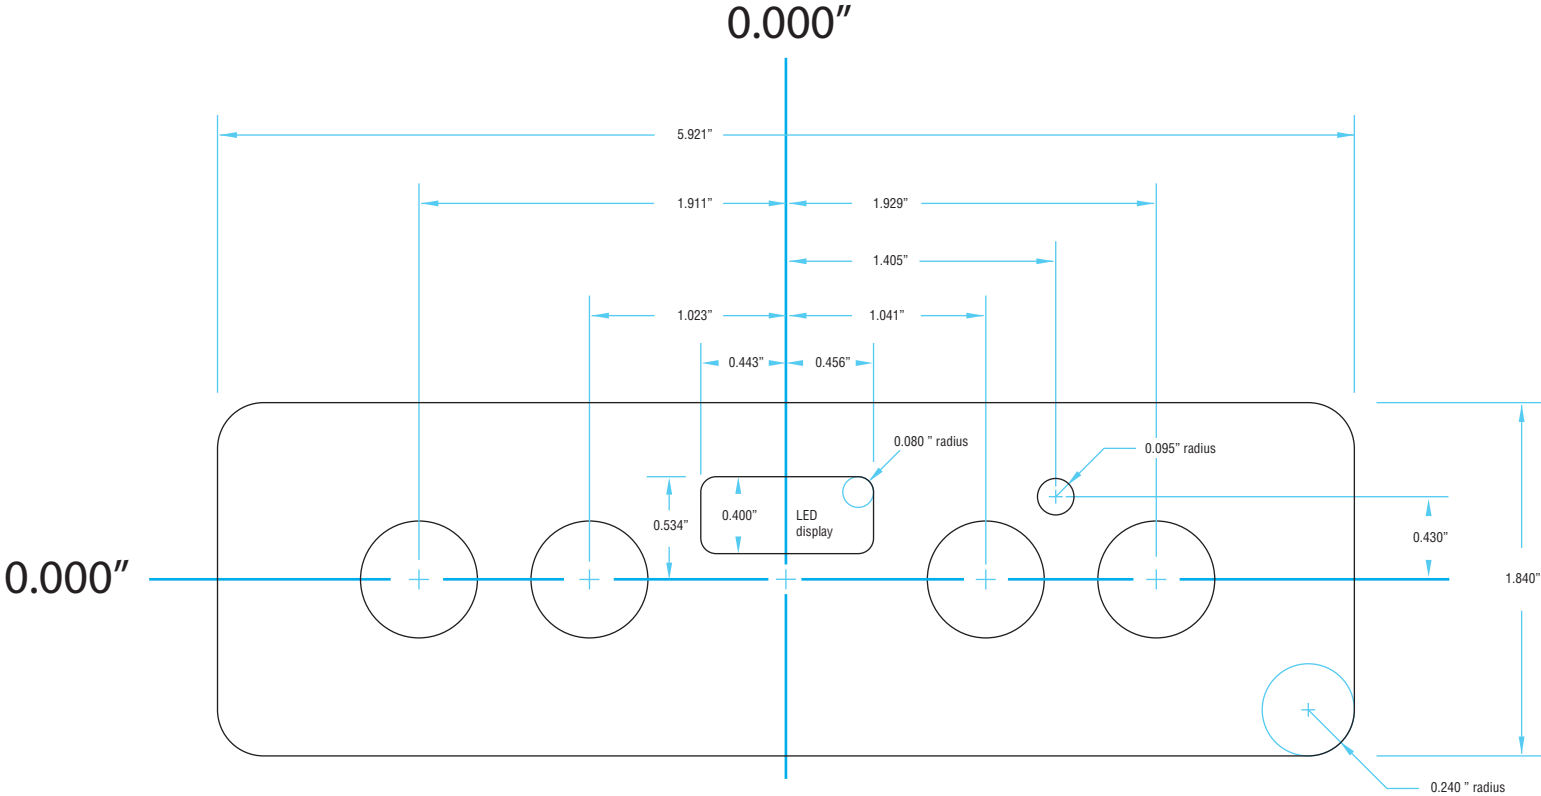

Overlay Graphics Template (VL403)

Use this to create overlay graphics only. Do not use this template to create a die cutting tool.

PROPRIETARY AND CONFIDENTIAL

THIS DRAWING CONTAINS INFORMATION WHICH IS THE PROPRIETARY PROPERTY OF BALBOA WATER GROUP. REPRODUCTION IN WHOLE OR IN PART WITHOUT EXPRESS WRITTEN PERMISSION IS PROHIBITED.