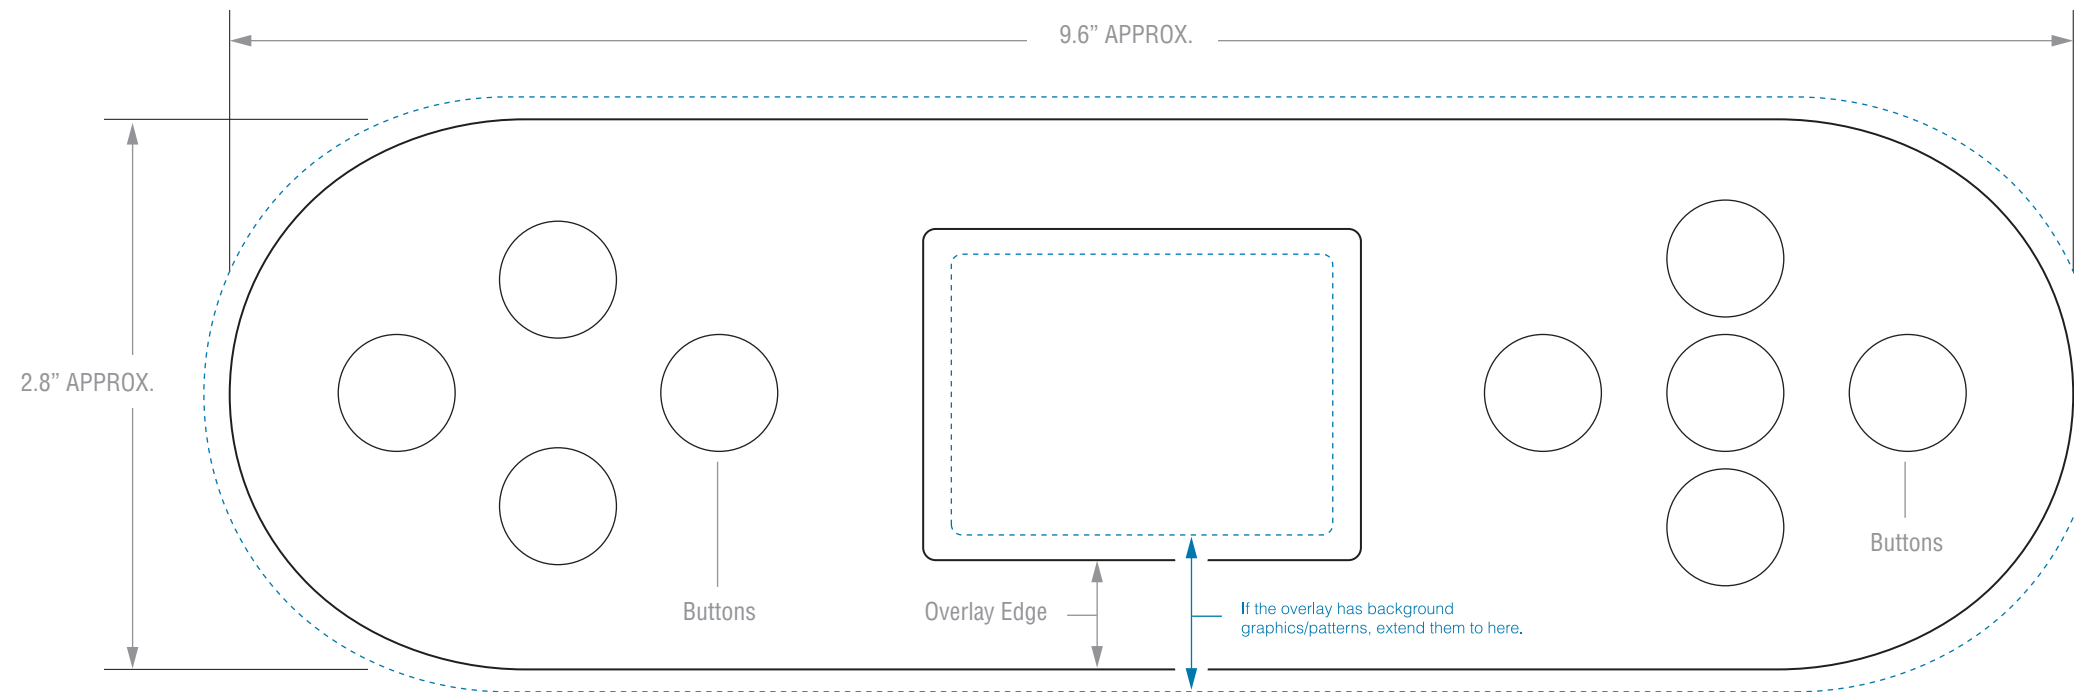

Overlay Graphics Template (TP800)

Use this to create overlay graphics only. Do not use this template to create a die cutting tool.

PRODUCT DRAWINGS
© 2018 BALBOA WATER GROUP

CONFIDENTIAL

BALBOA WATER GROUP
COPY RIGHTED