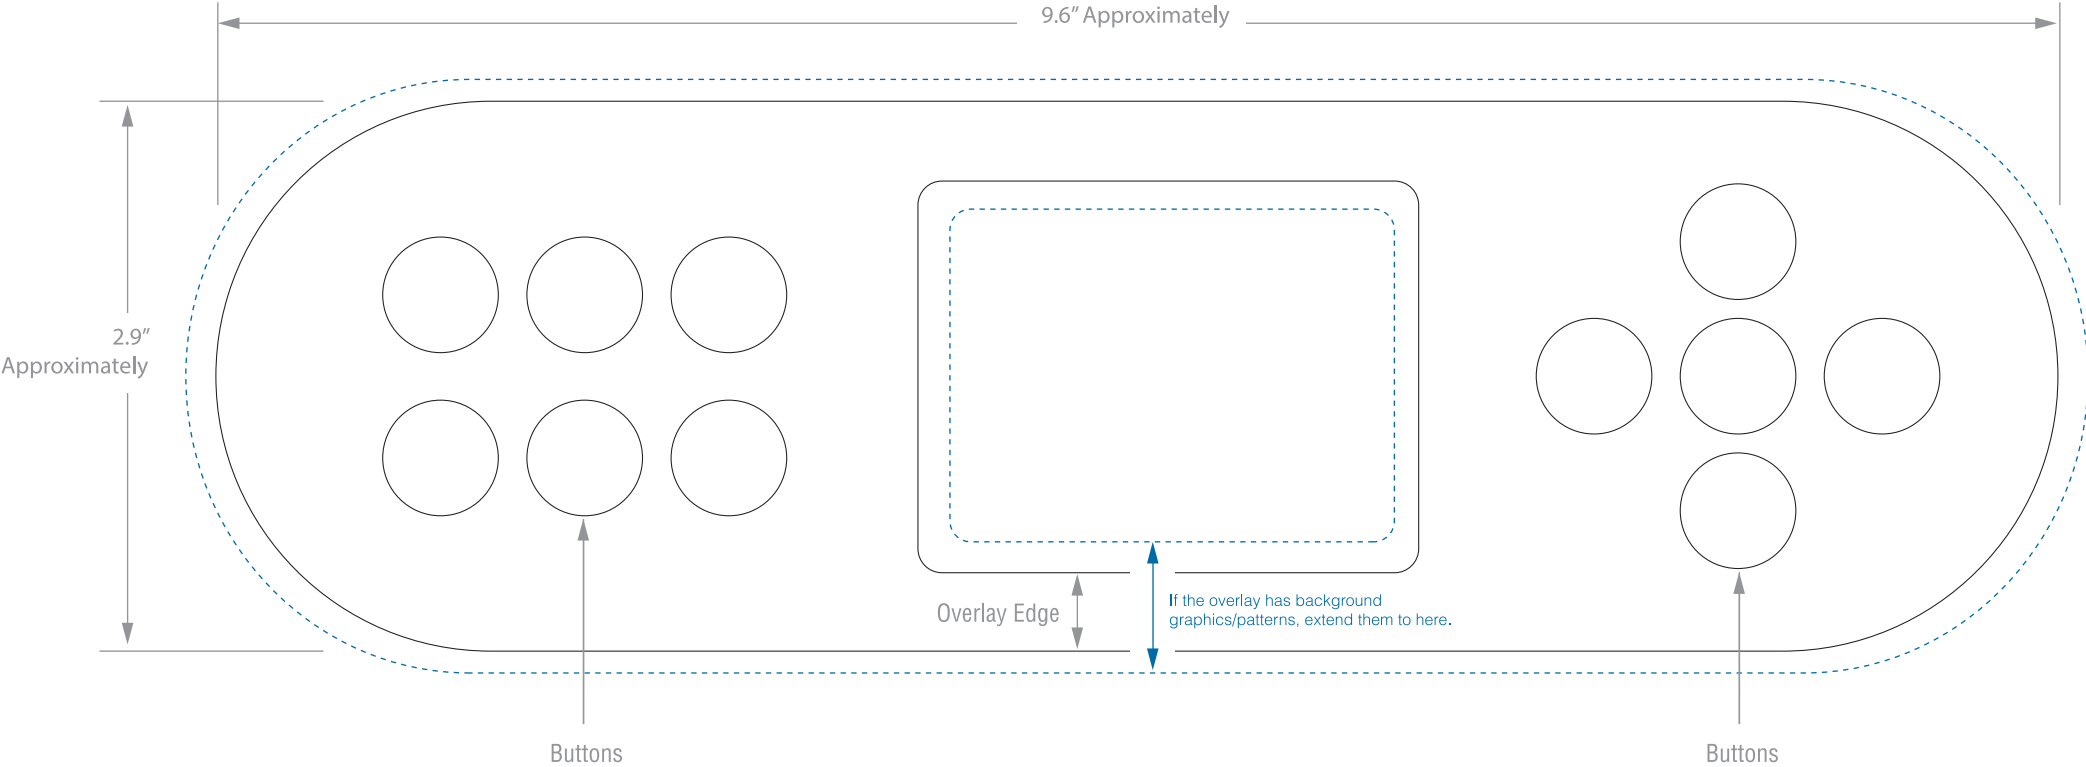

Overlay Graphics Template (TP700)

Use this to create overlay graphics only. Do not use this template to create a die cut tool.

[View notes on page 2.](#)

PRODUCT DRAWINGS
© 2020 BALBOA WATER GROUP

CONFIDENTIAL

BALBOA WATER GROUP
COPY RIGHTED

NOT TO BE COPIED WITHOUT
WRITTEN PERMISSION

Overlay Graphics Template (TP700)

Use this to create overlay graphics only. Do not use this template to create a die cut tool.

GRAPHIC FORMAT SPECIFICATION