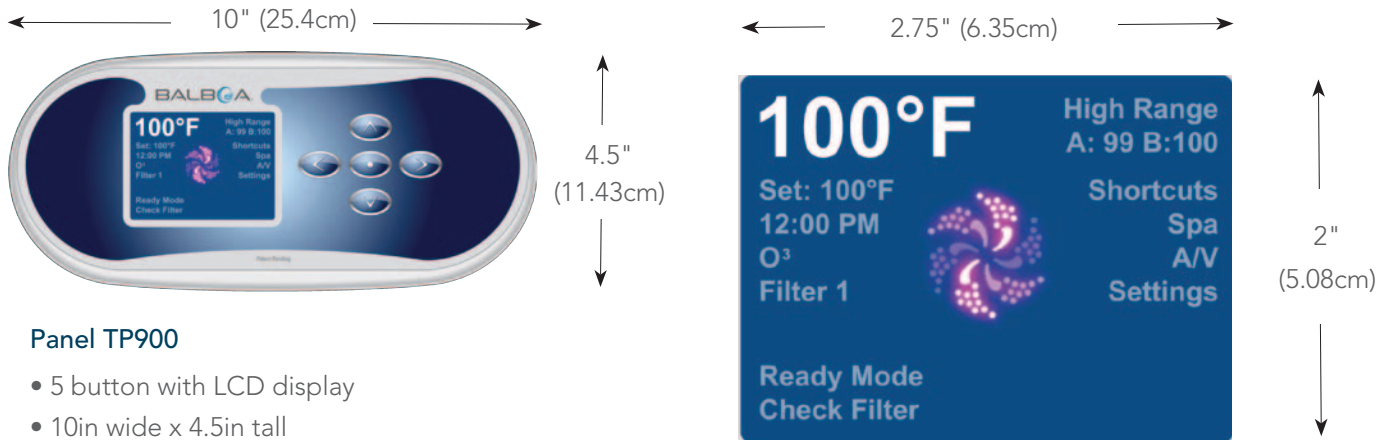

Panel TP900 Measurements

Panel TP900

- 5 button with LCD display
- 10in wide x 4.5in tall
- 25.4cm wide x 11.43cm tall

Domestic Panels TP900 Material No.:

- 55994: No Overlay
- 55995-01: With Overlay (12513)