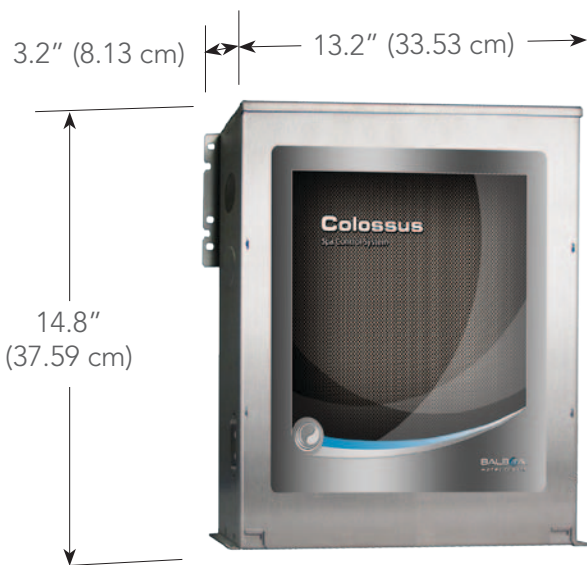

Colossus System Measurements

System Heater Technology and Remote

Unparalleled system reliability

- Chemical resistant heater element & sensors
- Low-watt density efficient coiled element
- Patented heater design eliminates "rattle"
- Corrosion resistant, chemical-resistant heater housing
- Titanium element option

Unparalleled system reliability

- High-tech, high-temperature resistant housing material
- Proven use in mission critical applications for automotive & other industries

Universal Dolphin Remote

- Dolphin remote is waterproof, a universal control, it floats on water, has an ergonomic grip & tactile buttons
- Allows direct control of volume and channels

COLOSSUS1011

©2011 Balboa Water Group. Your Single Source Solution. All rights reserved.
1382 Bell Avenue | Tustin, CA 92780 | p 714.384.0382 | www.balboawatergroup.com

Balboa reserve the right to change technical data without further notice.

BALBOA
water group